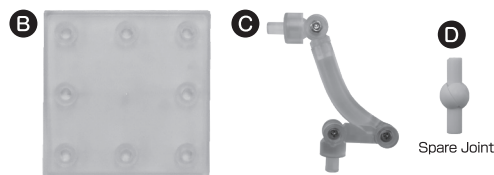

(株)グッドスマイルカンパニー カスタマーサポート係  
お問い合わせ：<https://support.goodsmile.com/>

**セット内容**

※一部パーツはプラスチック(透明トレイ)裏に封入されている場合がございます。

- **ジョイントパーツについて**  
ジョイントはマーク(軸)に対して矢印の方向に可動します。
- **支柱パーツについて**  
図のように可動します。

**<表情パーツの交換方法>**

**<支柱の使い方>**

支柱の太いピンを台座に押し、支柱の細いピンをねんどろいど本体の穴に合わせて挿してご使用ください。  
※支柱及び台座の形状は上図とセット内容で異なる場合があります。

**■支柱パーツの関節について**

支柱の嵌合をプラスドライバーで調節できます。  
※ネジを締めすぎると破損する恐れがあります。ご注意ください。

**HANDLING INSTRUCTIONS**

GOOD SMILE  
COMPANY

**Nendoroid Maomao[Basic]**

**WARNING: CHOKING HAZARD** This is not a toy. For ages 15 and up.

**Caution**

- Please read the product manual carefully before use. After reading, be sure to keep it for future reference.
- Product contains small parts which may pose a choking hazard. It is not suitable for children under 15 years of age.
- Product may have sharp points and edges which may cause injury or damage. Please take care while opening, handling, and storing.
- Do not point, wave, or throw this product at others. Product is designed for display purposes only.
- Applying force in unintended directions may damage the product.
- Do not leave product on shelves, tables, or other furniture for extended periods of time as colors may transfer onto other surfaces.
- Do not leave the product in hot or humid areas. Avoid leaving it in direct sunlight or near other sources of heat such as heating appliances.
- Product does not stand on its own. Please use the stand included.
- Customer support is only available for damaged products, not for damaged packaging.

**Set Contents**

\*Some part(s) could be included on the back of the blister pack (transparent inner packaging).

- **About Joint Part(s)**  
Joint part(s) can be moved in the direction of the arrow.
- **About Support Arm**  
Support arm can be moved as shown.