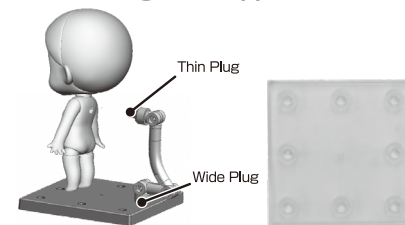

Set Contents

*Some part(s) could be included on the back of the blister pack (transparent inner packaging).

- About Joint Part(s)
Joint part(s) can be moved in the direction of the arrow.
- About Support Arm
Support arm can be moved as shown.

<How to Change Face Part(s)>

1. Face plates can be replaced by removing the front hair part.
2. The back head part can be removed from the neck joint plate.

<Using the Support Arm>

To use the support arm, insert the wide plug into the base and the thin plug into the hole on the Nendoroid.
 * Support arm and base included may differ slightly from the one shown here.